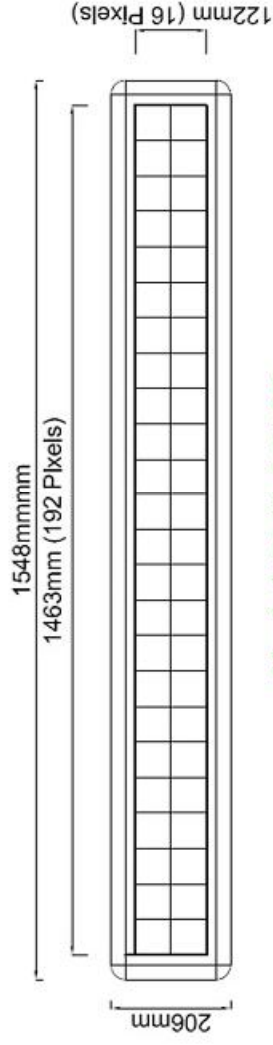

## Indoor LED Message Display

## ADT DynamicVision DV7 Model Version

**Model DV7-1664**

**Model DV7-16128**

**Model DV7-16192**

**Model DV7-16256**

### DynamicVision Model DV7 General Specification

- Display capability** Computer generated text and graphics
- Pixel size** 5 mm
- Pixel pitch** 7.62 mm
- Display elements** Tri Color : Red and yellow-green LEDs  
Single Color : Red LEDs
- Display color** Tri Color: Red, green and amber  
Single Color: Red
- Luminance** 200 cd/m<sup>2</sup> per pixel
- Viewable angle** 120°
- Display character** Small: Height = 50 mm, Width = 35 mm  
Big: Height = 120 mm, Width = 70 mm
- Display effects** Horizontal scroll in, central spread,  
vertical scroll up and down, blinking,  
static, wipe left and right,  
variable scrolling speed for horizontal  
scroll and blinking
- Date / Time display** Yes
- Data Input** serial communication port RS232
- Input power** Optional: RS422, RS485, LAN network & WIFI  
230Vac

### DynamicVision Model DV7 General Pixel Details