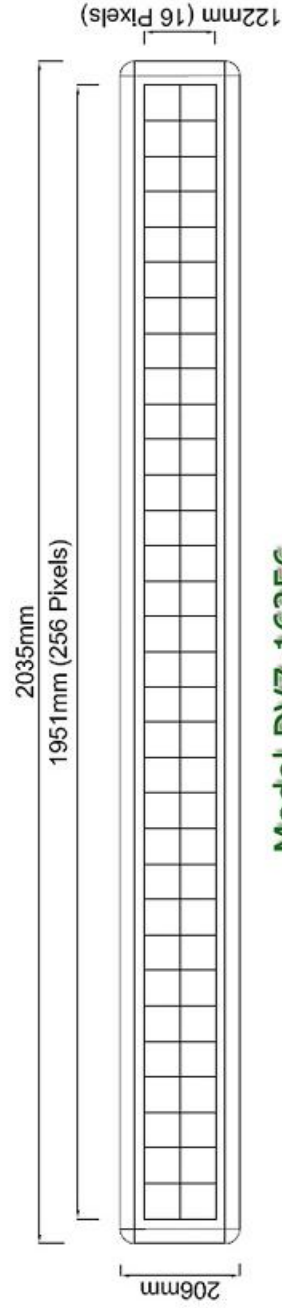

## Indoor LED Message Display

## ADT DynamicVision DV7 Model Version

**Model DV7-1664**

**Model DV7-16128**

**Model DV7-16192**

**Model DV7-16256**

### DynamicVision Model DV7 General Specification

- Display capability** Computer generated text and graphics
- Pixel size** 5 mm
- Pixel pitch** 7.62 mm
- Display elements** Tri Color : Red and yellow-green LEDs  
Single Color : Red LEDs
- Display color** Tri Color: Red, green and amber  
Single Color: Red
- Luminance** 200 cd/m<sup>2</sup> per pixel
- Viewable angle** 120°
- Display character** Small: Height = 50 mm, Width = 35 mm  
Big: Height = 120 mm, Width = 70 mm
- Display effects** Horizontal scroll in, central spread,  
vertical scroll up and down, blinking,  
static, wipe left and right,  
variable scrolling speed for horizontal  
scroll and blinking
- Date / Time display** Yes
- Data Input** serial communication port RS232
- Input power** Optional: RS422, RS485, LAN network & WIFI  
230Vac

### DynamicVision Model DV7 General Pixel Details