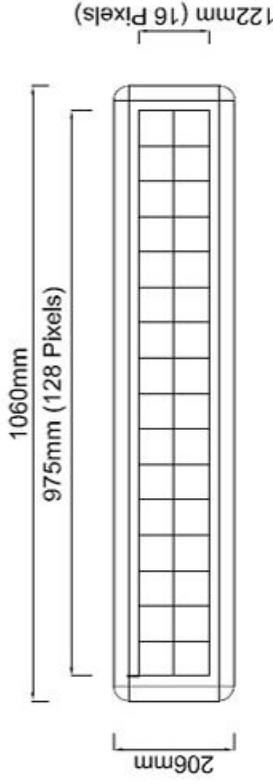

Model DV7-16128