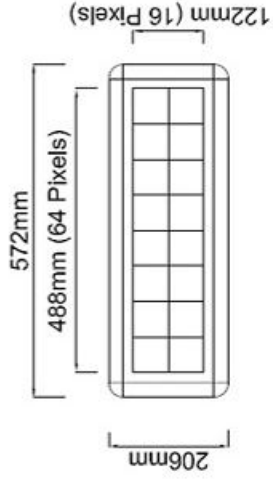

DynamicVision

simplicity with intelligence

ADT DynamicVision DV7 Model Version

Model DV7-1664