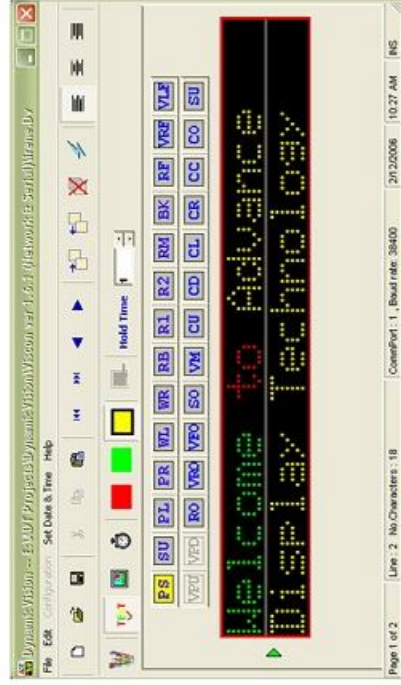

## New models

with choice of **Red** & **Tri Color**:

- DV7-1664RG / R
- DV7-16128RG / R
- DV7-16192RG / R
- DV7-16256RG / R

DynamicVision Network Serial Software Screen

## Indoor LED Message Display

### DynamicVision Model DV7 General Specification

- Display capability** Computer generated text and graphics
- Pixel size** 5 mm
- Pixel pitch** 7.62 mm
- Display elements** Tri Color : Red and yellow-green LEDs  
Single Color : Red LEDs
- Display color** Tri Color: Red, green and amber  
Single Color: Red
- Luminance** 200 cd/m<sup>2</sup> per pixel
- Viewable angle** 120°
- Display character** Small: Height = 50 mm, Width = 35 mm  
Big: Height = 120 mm, Width = 70 mm
- Display effects** Horizontal scroll in, central spread,  
vertical scroll up and down, blinking,  
static, wipe left and right,  
variable scrolling speed for horizontal  
scroll and blinking
- Date / Time display** Yes
- Data Input** serial communication port RS232
- Input power** Optional: RS422, RS485, LAN network & WIFI  
230Vac