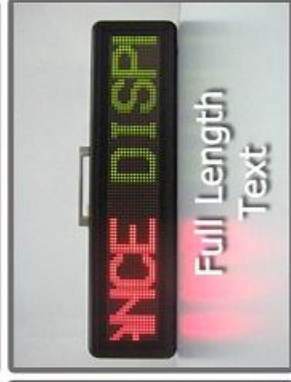

## New models

with choice of **Red** & **Tri Color**:

- DV7-1664RG / R
- DV7-16128RG / R
- DV7-16192RG / R
- DV7-16256RG / R

DynamicVision Network Serial Software Screen

## Indoor LED Message Display

### DynamicVision Model DV7 General Specification

- Display capability** Computer generated text and graphics
- Pixel size** 5 mm
- Pixel pitch** 7.62 mm
- Display elements** Tri Color : Red and yellow-green LEDs  
Single Color : Red LEDs
- Display color** Tri Color: Red, green and amber  
Single Color: Red
- Luminance** 200 cd/m<sup>2</sup> per pixel
- Viewable angle** 120°
- Display character** Small: Height = 50 mm, Width = 35 mm  
Big: Height = 120 mm, Width = 70 mm
- Display effects** Horizontal scroll in, central spread,  
vertical scroll up and down, blinking,  
static, wipe left and right,  
variable scrolling speed for horizontal  
scroll and blinking
- Date / Time display** Yes
- Data Input** serial communication port RS232
- Input power** Optional: RS422, RS485, LAN network & WIFI  
230Vac